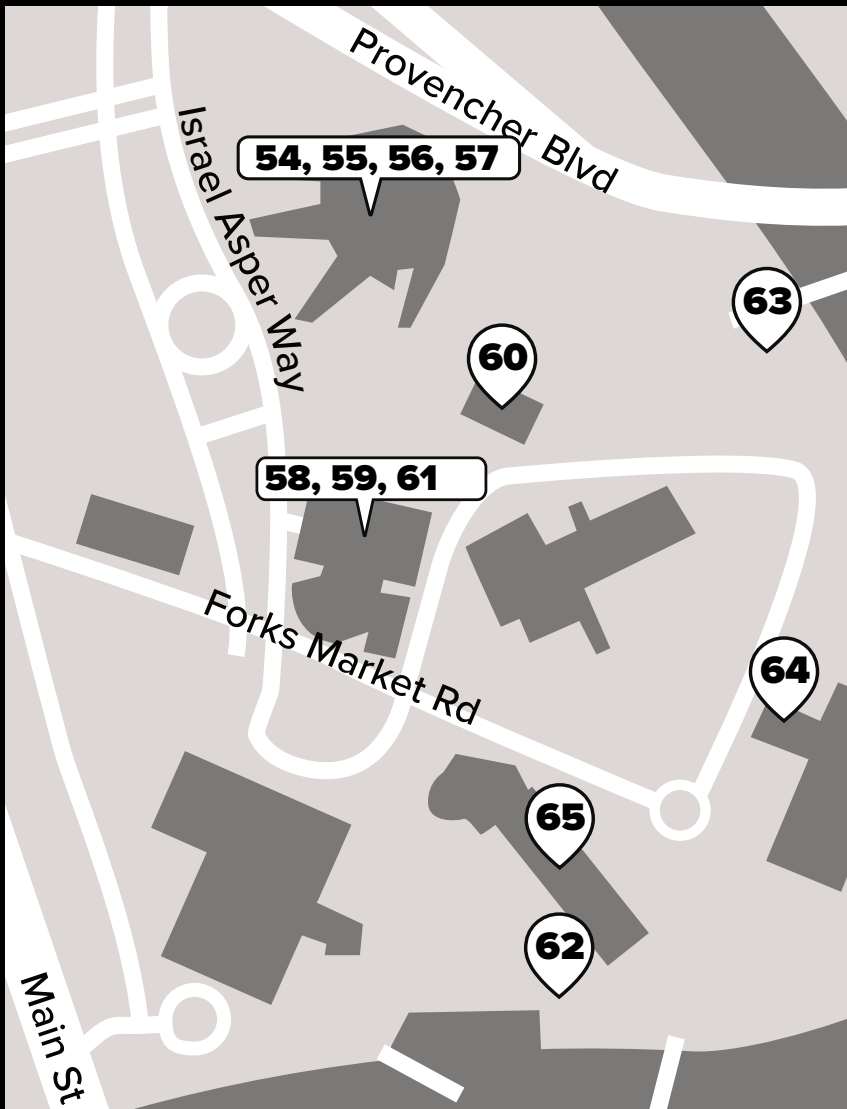

NBW @ CMHR

54

NUIT BLANCHE AT THE CANADIAN MUSEUM FOR HUMAN RIGHTS

Experience an unforgettable evening of art, light, and connection.

8pm – 11:55pm / 85 Israel Asper Way

55

CYRUS ENTERS BABYLON BY WARREN CARTHER
8PM-11:55PM

56

LIVE ENTERTAINMENT AT THE CANADIAN MUSEUM FOR HUMAN RIGHTS
8PM-11:55PM

57

UKRAINIAN ARTISTS UNITED
8PM-11:55PM